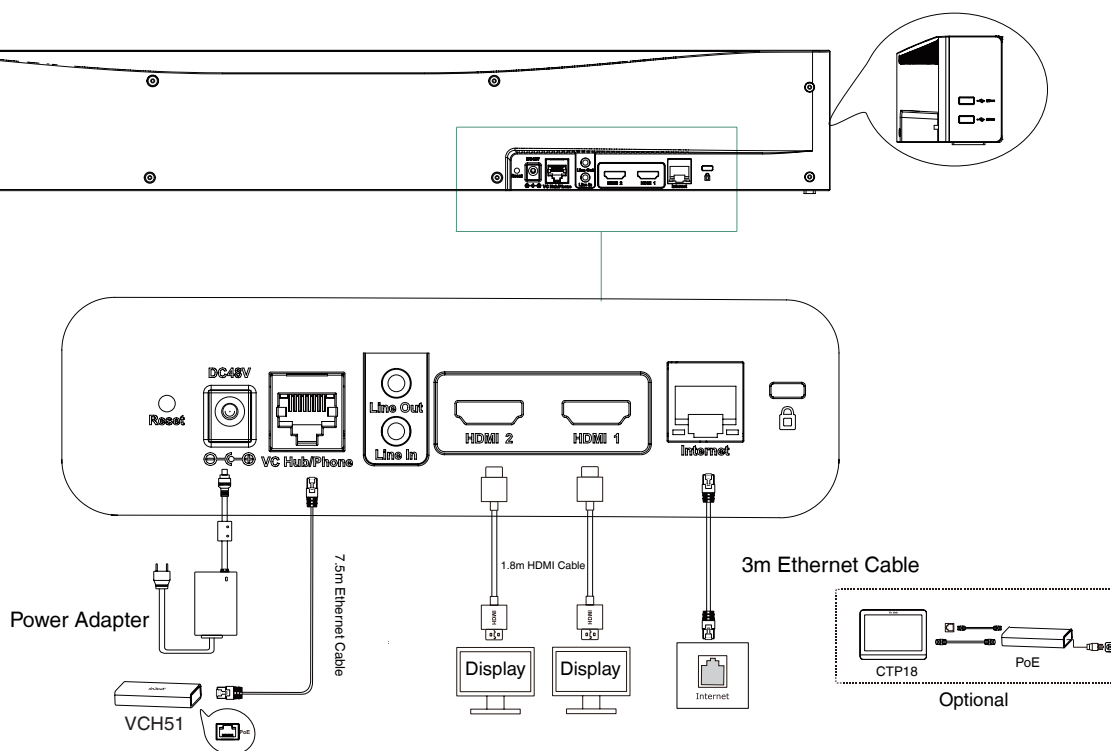

Connections

- 2 x HDMI output (CEC supported)
- HDMI input (through the VCH51 Sharing Kit)
- 1 x Line-in (3.5mm)
- 1 x Line-out (3.5mm)
- 2 x USB 2.0
- 1 x 10/100M/1000M Ethernet port

- 1 x Yealink extension port (RJ-45)
- 1 x Power port
- 1 x Security lock slot
- 1 x Reset slot

MeetingBar A30 Package

- Package contents:
 - MeetingBar A30 endpoint
 - 3m Ethernet cable
 - 2 x 1.8m HDMI cable
 - Mounting Bracket and Accessories
 - Power adapter
 - Quick Start Guide
 - Controller (optional):
 - CTP18 Touch Panel
 - VCR20 Remote Control
 - Content sharing(optional):
 - VCH51 Sharing Kit (HDMI/USB-C)
 - WPP20 Wireless Presentation Pod

- Carton Meas: 903*325*306mm

MeetingBar A30 + CTP18 Package

- Carton Meas: 923*495*327mm

Compliance

Endpoint Connections

Note:

- If you connect a touch display device, you can operate the A30 either by remote control or touch control.
- If you connect a non-touch display device, you can only use the remote control.